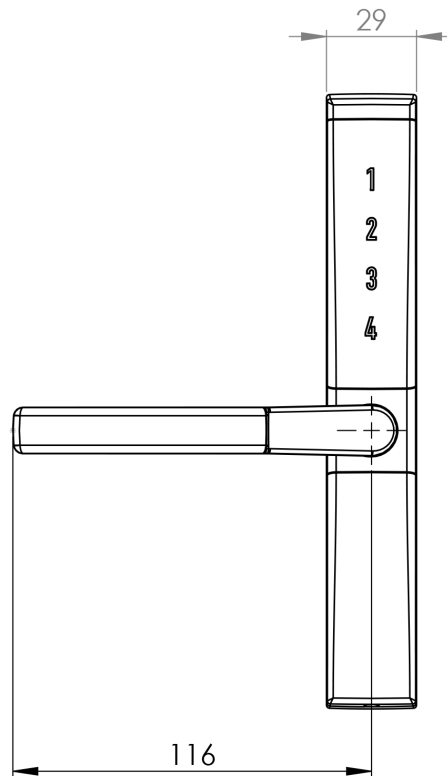

VISION HOME DIGITAL LATCH BOLT RIGHT

Vision Home is an electrical handle for use on the inside of a balcony or patio door or a window with concealed screws.

The lock is suitable for both in and outward facing doors and windows and the handle is run on two AAA batteries (not included). You lock the handle by swiping your finger over the digital panel and simply unlock by entering your six digit code. The background panel is lit and provides visual feedback when using the handle. The code of your choice remains the same when the batteries are changed or a power shortage should occur. It's easy to change the code should you want to.

celator

Index Code:

P/N	Surface treatment	Standards	Handle type	Shaft, diameter	Shaft, length	Product type
7404-04400-07043	Chrome matt	SS-3620:2017 klass B	Latch bolt right	7 mm	43 mm	Digital
7404-04400-07060	Chrome matt	SS-3620:2017 klass B	Latch bolt right	7 mm	60 mm	Digital
7404-04400-07110	Chrome matt	SS-3620:2017 klass B	Latch bolt right	7 mm	110 mm	Digital
7404-04400-08043	Chrome matt	SS-3620:2017 klass B	Latch bolt right	8 mm	43 mm	Digital
7404-04400-08060	Chrome matt	SS-3620:2017 klass B	Latch bolt right	8 mm	60 mm	Digital
7404-04400-08110	Chrome matt	SS-3620:2017 klass B	Latch bolt right	8 mm	110 mm	Digital
7406-04600-07043	Black texture powder coated	SS-3620:2017 klass B	Latch bolt right	7 mm	43 mm	Digital
7406-04600-07060	Black texture powder coated	SS-3620:2017 klass B	Latch bolt right	7 mm	60 mm	Digital
7406-04600-07110	Black texture powder coated	SS-3620:2017 klass B	Latch bolt right	7 mm	110 mm	Digital
7406-04600-08043	Black texture powder coated	SS-3620:2017 klass B	Latch bolt right	8 mm	43 mm	Digital
7406-04600-08060	Black texture powder coated	SS-3620:2017 klass B	Latch bolt right	8 mm	60 mm	Digital
7406-04600-08110	Black texture powder coated	SS-3620:2017 klass B	Latch bolt right	8 mm	110 mm	Digital